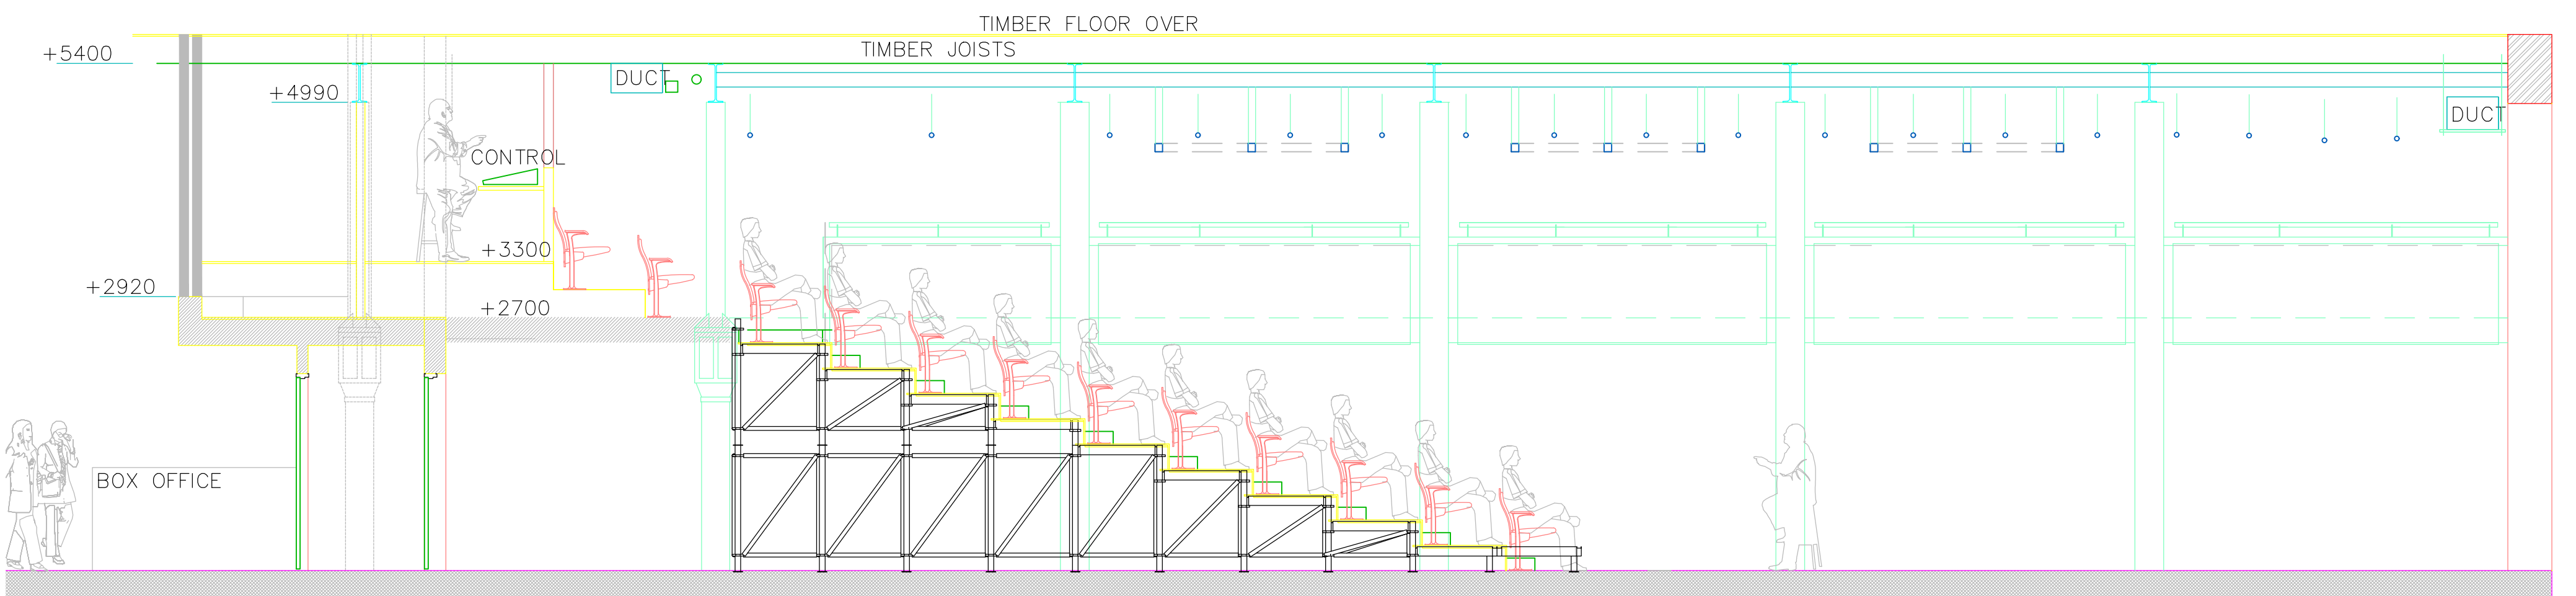

- Bar #1
- Bar #2
- Bar #3
- Bar #4
- Bar #5
- Bar #6
- Bar #7
- Bar #8
- Bar #9
- Bar #10
- Bar #11
- Bar #12
- Bar #13
- Bar #14
- Bar #15
- Bar #16
- Bar #17
(Dead Hung Bar)
- Bar #18
(Dead Hung Bar)

THE MALTHOUSE

SHOW TITLE

Stage Plan & Section

Beckett Theatre

Director: Name	Set Designer: Name	Lighting Designer: Name
Drawn By: Name	Scale: 1:50 @A1	Date: 21/4/2020 DRAFT